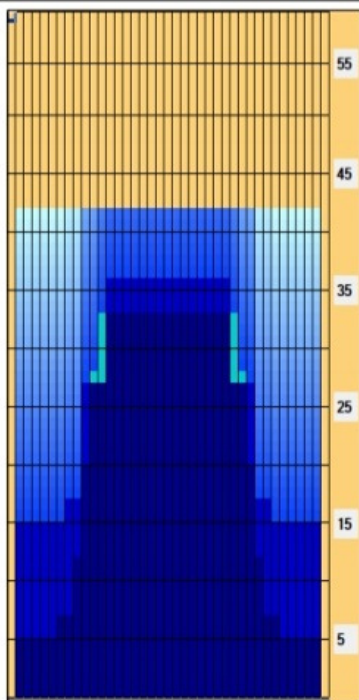

Pattern

Camp. Italiano Seniores (Bowling San Lazzaro e Bowling Mirandola)

Oil Pattern Distance: **42 Feet**
Forward Oil Total: **16.875 mL**
Forward Boards Crossed: **375 Boards**

Reverse Brush Drop: **34 Feet**
Reverse Oil Total: **9.315 mL**
Reverse Boards Crossed: **207 Boards**

Oil Per Board: **45 uL**
Volume Oil Total: **26.19 mL**
Total Boards Crossed: **582 Boards**

#	Start	Stop	Loads	Speed	Crossed	Start	End	Feet	T.Oil
1	2L	2R	4	14	148	0.0	5.9	5.9	6660
2	7L	7R	1	14	27	5.9	7.8	1.9	1215
3	9L	9R	2	18	46	7.8	12.9	5.1	2070
4	10L	10R	3	18	63	12.9	20.5	7.6	2835
5	11L	11R	3	18	57	20.5	28.1	7.6	2565
6	12L	12R	2	18	34	28.1	33.2	5.1	1530
7	2L	2R	0	22	0	33.2	37.0	3.8	0
8	2L	2R	0	26	0	37.0	42.0	5.0	0

#	Start	Stop	Loads	Speed	Crossed	Start	End	Feet	T.Oil
1	2L	2R	0	30	0	42.0	36.0	-6.0	0
2	13L	13R	3	22	45	36.0	26.7	-9.3	2025
3	10L	10R	3	22	63	26.7	17.4	-9.3	2835
4	8L	8R	1	18	25	17.4	14.9	-2.5	1125
5	2L	2R	2	18	74	14.9	9.8	-5.1	3330
6	2L	2R	0	14	0	9.8	0.0	-9.8	0

Conditioner:
Type In or Select
One

TransferType:
Type In or Select
One

- Forward
- Reverse
- Combined
- Buff