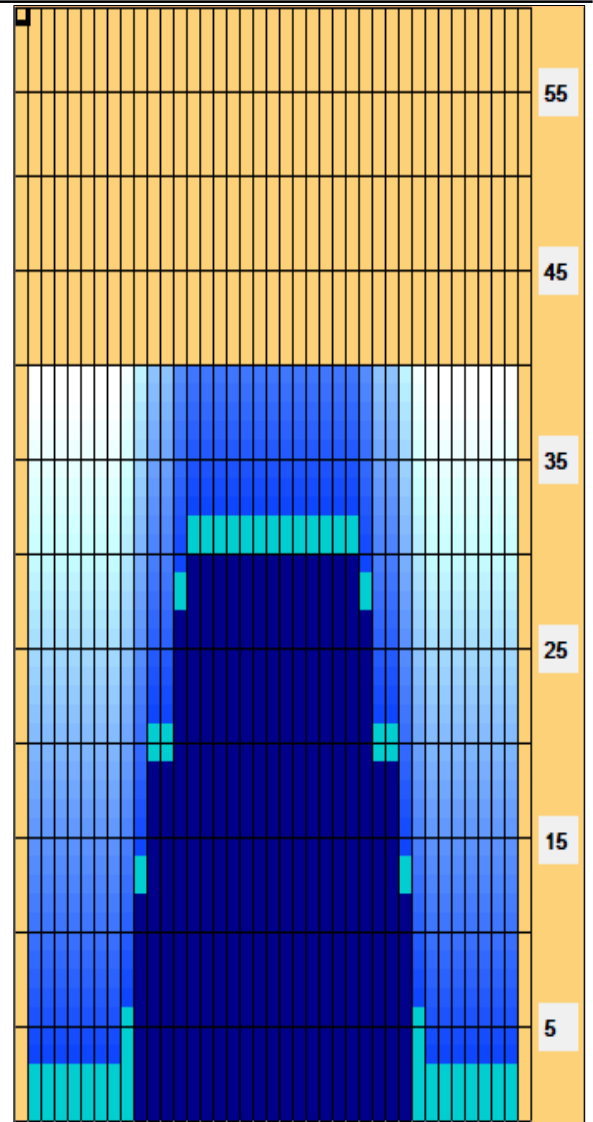

Finale Italiana Esordienti 2021

Oil Pattern Distance: 40 Feet   **Reverse Brush Drop:** 40 Feet   **Oil Per Board:** 50 uL
Forward Oil Total: 15.6 mL   **Reverse Oil Total:** 7.85 mL   **Volume Oil Total:** 23.45 mL
Forward Boards Crossed: 312 Boards   **Reverse Boards Crossed:** 157 Boards   **Total Boards Crossed:** 469 Boards

▲	Start	Stop	Loads	Speed	Crossed	Start	End	Feet	T.Oil
1	2L	2R	3	14	111	0.0	3.9	3.9	5550
2	9L	9R	1	18	23	3.9	6.4	2.5	1150
3	10L	10R	3	18	63	6.4	14.0	7.6	3150
4	11L	11R	3	18	57	14.0	21.6	7.6	2850
5	13L	13R	3	18	45	21.6	29.2	7.6	2250
6	14L	14R	1	22	13	29.2	32.3	3.1	650
7	2L	2R	0	22	0	32.3	34.0	1.7	0
8	2L	2R	0	26	0	34.0	40.0	6.0	0

◀ ▶ ⏪ ⏩ Forward Reverse More

▲	Start	Stop	Loads	Speed	Crossed	Start	End	Feet	T.Oil
1	2L	2R	0	30	0	40.0	30.0	-10.0	0
2	14L	14R	1	22	13	30.0	26.9	-3.1	650
3	13L	13R	3	18	45	26.9	19.3	-7.6	2250
4	11L	11R	3	18	57	19.3	11.7	-7.6	2850
5	10L	10R	2	14	42	11.7	7.8	-3.9	2100
6	2L	2R	0	10	0	7.8	0.0	-7.8	0

◀ ▶ ⏪ ⏩ Forward Reverse More

Conditioner:
Type In or Select One
TransferType:
Type In or Select One

- Forward
- Reverse
- Combined
- Buff