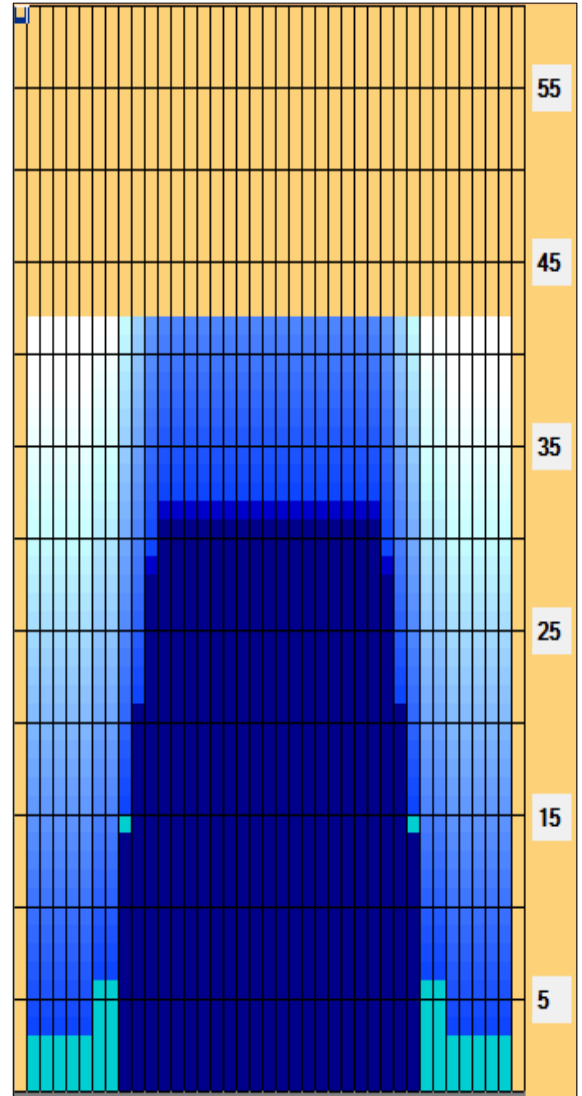

Campionato Italiano Juniores 2022

Oil Pattern Distance: 42 Feet	Reverse Brush Drop: 33 Feet	Oil Per Board: 50 uL
Forward Oil Total: 15.2 mL	Reverse Oil Total: 9.15 mL	Volume Oil Total: 24.35 mL
Forward Boards Crossed: 304 Boards	Reverse Boards Crossed: 183 Boards	Total Boards Crossed: 487 Boards

	Start	Stop	Loads	Speed	Crossed	Start	End	Feet	T.Oil
1	2L	2R	3	14	111	0.0	3.9	3.9	5550
2	7L	7R	1	18	27	3.9	6.4	2.5	1350
3	9L	9R	3	22	69	6.4	15.7	9.3	3450
4	10L	10R	2	22	42	15.7	21.9	6.2	2100
5	11L	11R	2	22	38	21.9	28.1	6.2	1900
6	12L	12R	1	22	17	28.1	31.2	3.1	850
7	2L	2R	0	22	0	31.2	33.0	1.8	0
8	2L	2R	0	30	0	33.0	42.0	9.0	0

Navigation: Forward Reverse More

Conditioner:
Type In or Select One

TransferType:
Type In or Select One

Forward

Reverse

Combined

Buff

Reverse Drop Brush 32'. Download PDF for full description.

Item	3L-7L:18L-18R	8L-12L:18L-18R	13L-17L:18L-18R	18L-18R:17R-13R	18L-18R:12R-8R	18L-18R:7R-3R
Description	Outside Track:Middle	Middle Track:Middle	Inside Track:Middle	Middle: Inside Track	Middle:Middle Track	Middle:Outside Track
Track Zone Ratio	6.56	1.57	1	1	1.57	6.56