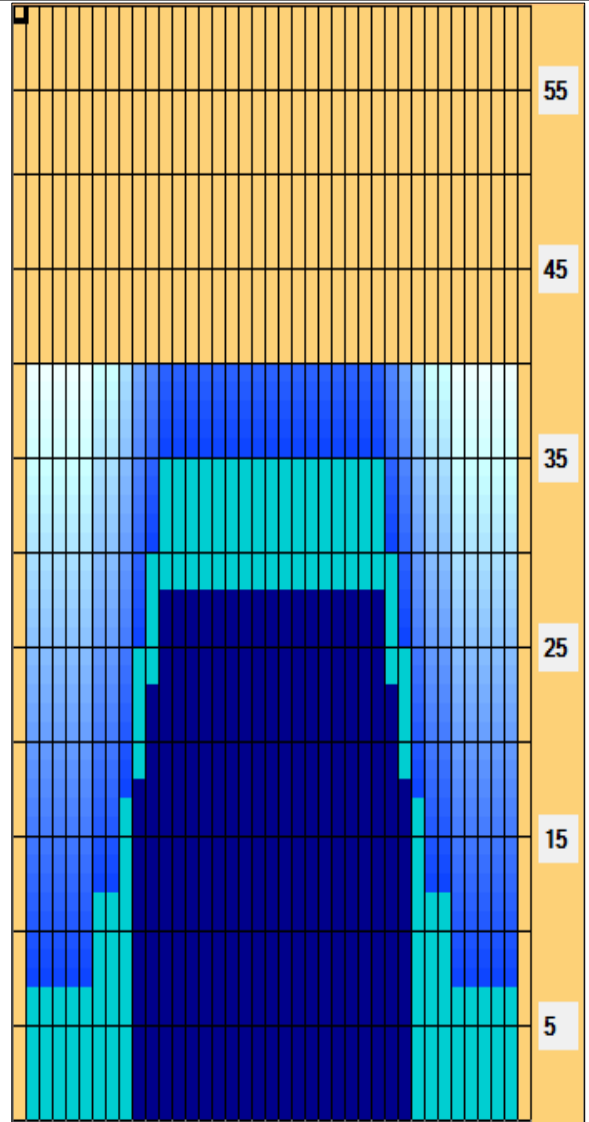

# CAMPIONATO ITALIANO SILVER CUP FEMMINILE 2023

Oil Pattern Distance: **40 Feet**  
 Forward Oil Total: **19.15 mL**  
 Forward Boards Crossed: **383 Boards**

Reverse Brush Drop: **40 Feet**  
 Reverse Oil Total: **7.8 mL**  
 Reverse Boards Crossed: **156 Boards**

Oil Per Board: **50 uL**  
 Volume Oil Total: **26.95 mL**  
 Total Boards Crossed: **539 Boards**

Start	Stop	Loads	Speed	Crossed	Start	End	Feet	T.Oil
1	2L 2R	4	18	148	0.0	7.6	7.6	7400
2	7L 7R	2	18	54	7.6	12.7	5.1	2700
3	9L 9R	2	18	46	12.7	17.8	5.1	2300
4	10L 10R	3	18	63	17.8	25.4	7.6	3150
5	11L 11R	2	18	38	25.4	30.5	5.1	1900
6	12L 12R	2	18	34	30.5	35.6	5.1	1700
7	2L 2R	0	22	0	35.6	36.0	0.4	0
8	2L 2R	0	30	0	36.0	40.0	4.0	0

Conditioner: Type In or Select One  
 TransferType: Type In or Select One

Forward  
 Reverse  
 More

Start	Stop	Loads	Speed	Crossed	Start	End	Feet	T.Oil
1	2L 2R	0	30	0	40.0	28.0	-12.0	0
2	12L 12R	2	18	34	28.0	22.9	-5.1	1700
3	11L 11R	2	18	38	22.9	17.8	-5.1	1900
4	10L 10R	4	18	84	17.8	7.6	-10.2	4200
5	2L 2R	0	14	0	7.6	0.0	-7.6	0

Forward  
 Reverse  
 More

Conditioner: Type In or Select One  
 TransferType: Type In or Select One

- Forward
- Reverse
- Combined
- Buff

Item	3L-7L:18L-18R	8L-12L:18L-18R	13L-17L:18L-18R	18L-18R:17R-13R	18L-18R:12R-8R	18L-18R:7R-3R
Description	Outside Track:Middle	Middle Track:Middle	Inside Track:Middle	Middle: Inside Track	Middle:Middle Track	Middle:Outside Track
Track Zone Ratio	5.23	1.62	1	1	1.62	5.23