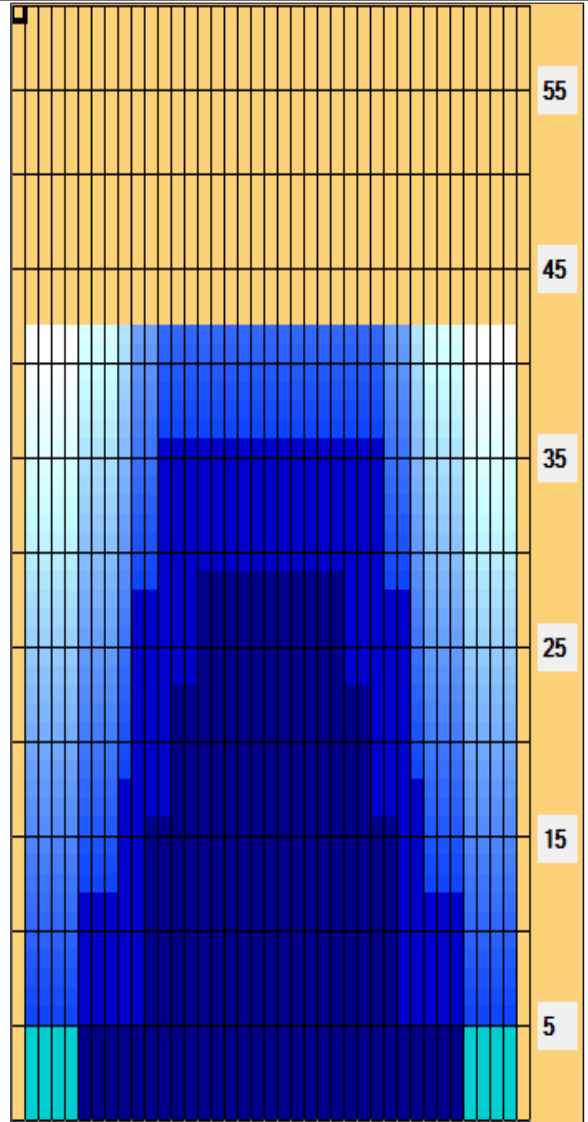

FINALE ITALIANA COPPA ITALIA CADETTI 2023

Oil Pattern Distance: 42 Feet **Reverse Brush Drop:** 42 Feet **Oil Per Board:** 50 uL
Forward Oil Total: 14.55 mL **Reverse Oil Total:** 15 mL **Volume Oil Total:** 29.55 mL
Forward Boards Crossed: 291 Boards **Reverse Boards Crossed:** 300 Boards **Total Boards Crossed:** 591 Boards

Start	Stop	Loads	Speed	Crossed	Start	End	Feet	T.Oil
1	2L 2R	4	14	148	0.0	5.9	5.9	7400
2	11L 11R	4	18	76	5.9	16.1	10.2	3800
3	13L 13R	3	18	45	16.1	23.7	7.6	2250
4	15L 15R	2	22	22	23.7	29.9	6.2	1100
5	2L 2R	0	22	0	29.9	42.0	12.1	0

◀ ▶ ▶ ▶ Forward Reverse More

Item	3L-7L:18L-18R	8L-12L:18L-18R	13L-17L:18L-18R	18L-18R:17R-13R	18L-18R:12R-8R	18L-18R:7R-3R
Description	Outside Track:Middle	Middle Track:Middle	Inside Track:Middle	Middle: Inside Track	Middle:Middle Track	Middle:Outside Track
Track Zone Ratio	5.63	1.96	1.03	1.03	1.96	5.63